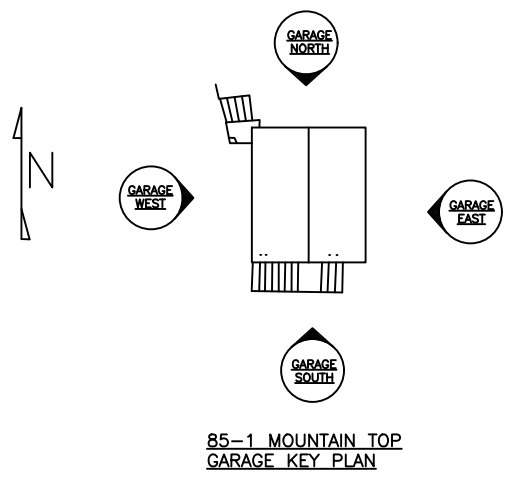

GARAGE WEST

GARAGE NORTH

GARAGE EAST

GARAGE SOUTH

G & P ASSOCIATES	
32 STATE STREET SUITE 214	(607)427-8302
BINGHAMTON NY	(607)327-1106
PROJECT: ADDRESS:	
DATE:	