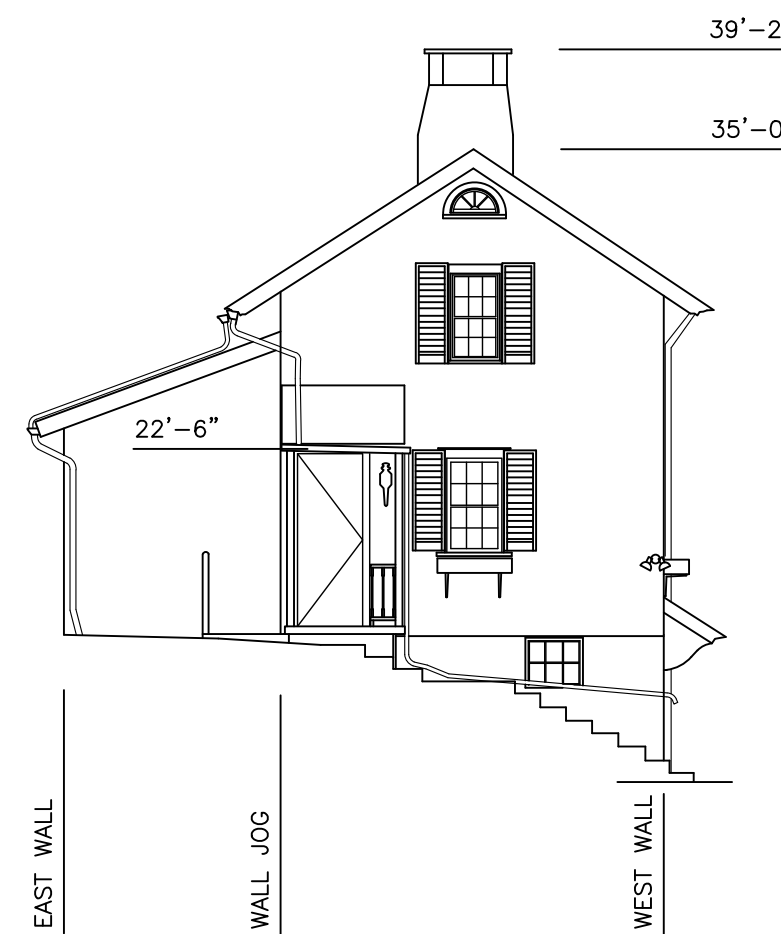

COTTAGE NORTH

G & P ASSOCIATES

32 STATE STREET SUITE 214 (607)427-8302
BINGHAMTON NY (607)327-1106

PROJECT:
ADDRESS:
DATE: