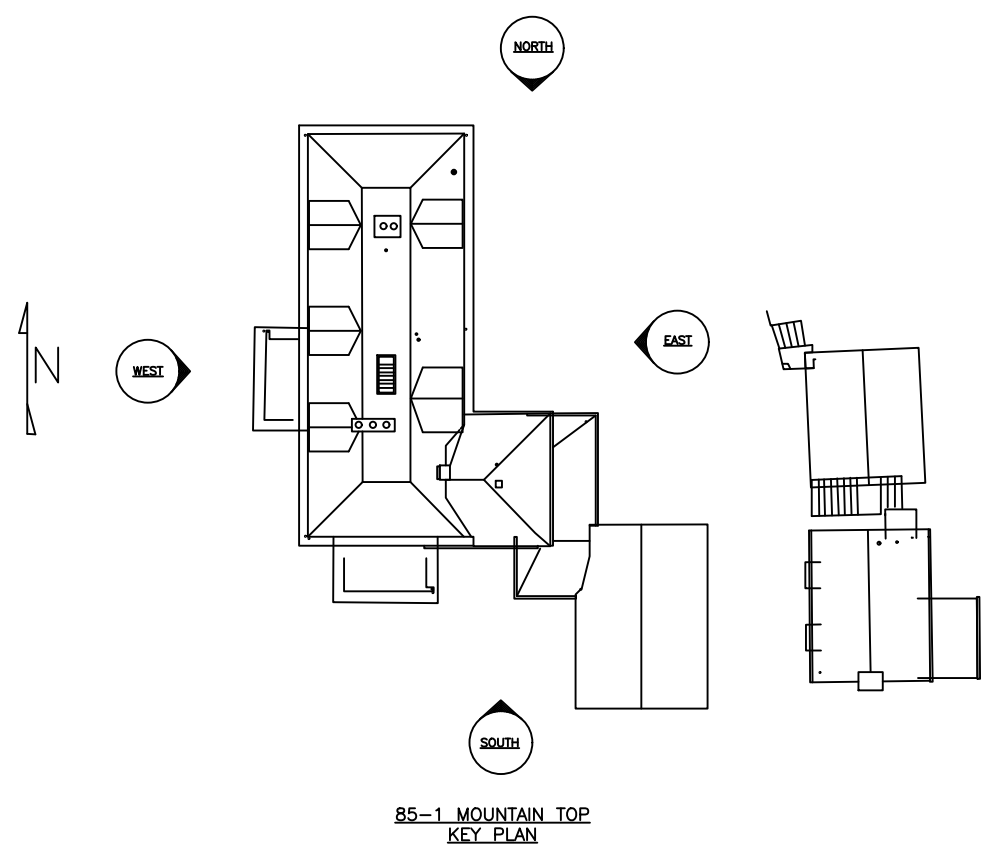

G & P ASSOCIATES

32 STATE STREET SUITE 214 (607)427-8302
BINGHAMTON NY (607)327-1106

PROJECT:
ADDRESS:

DATE: