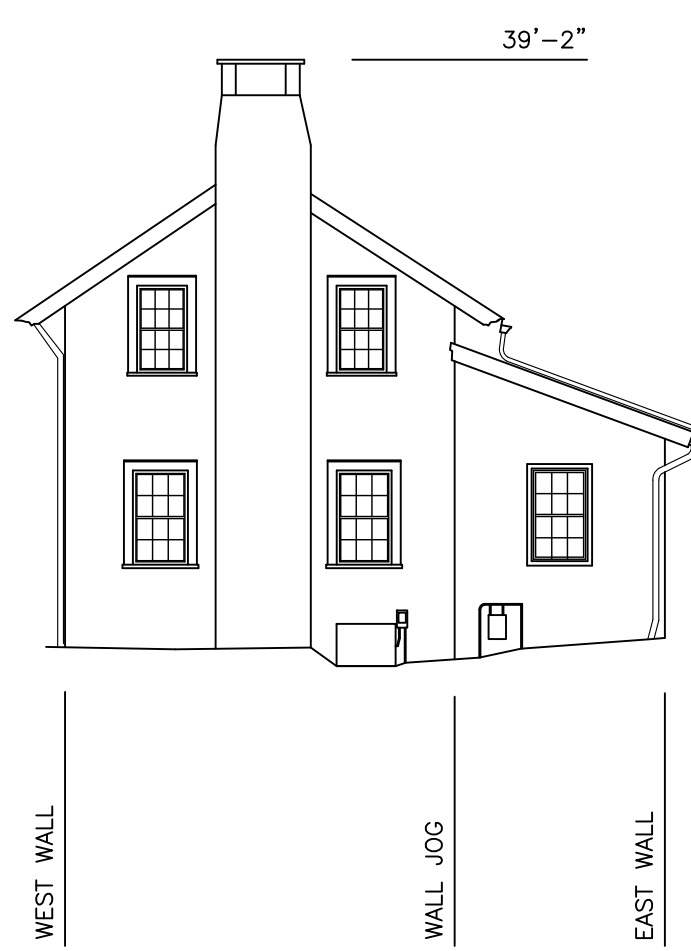

COTTAGE WEST

COTTAGE NORTH

G & P ASSOCIATES

32 STATE STREET SUITE 214 (607)427-8302  
 BINGHAMTON NY (607)327-1106

PROJECT:  
 ADDRESS:  
 DATE:

COTTAGE EAST

COTTAGE SOUTH

<b>G &amp; P ASSOCIATES</b>	
32 STATE STREET SUITE 214	(607)427-8302
BINGHAMTON NY	(607)327-1106
PROJECT: ADDRESS:	
DATE:	