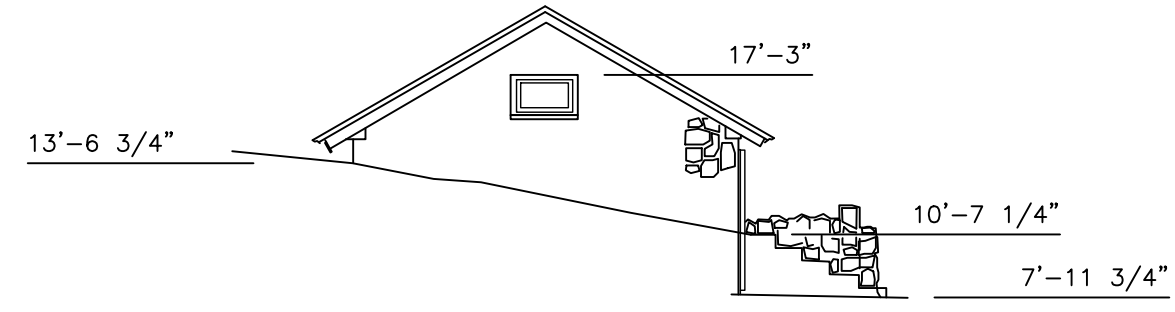

GARAGE NORTH