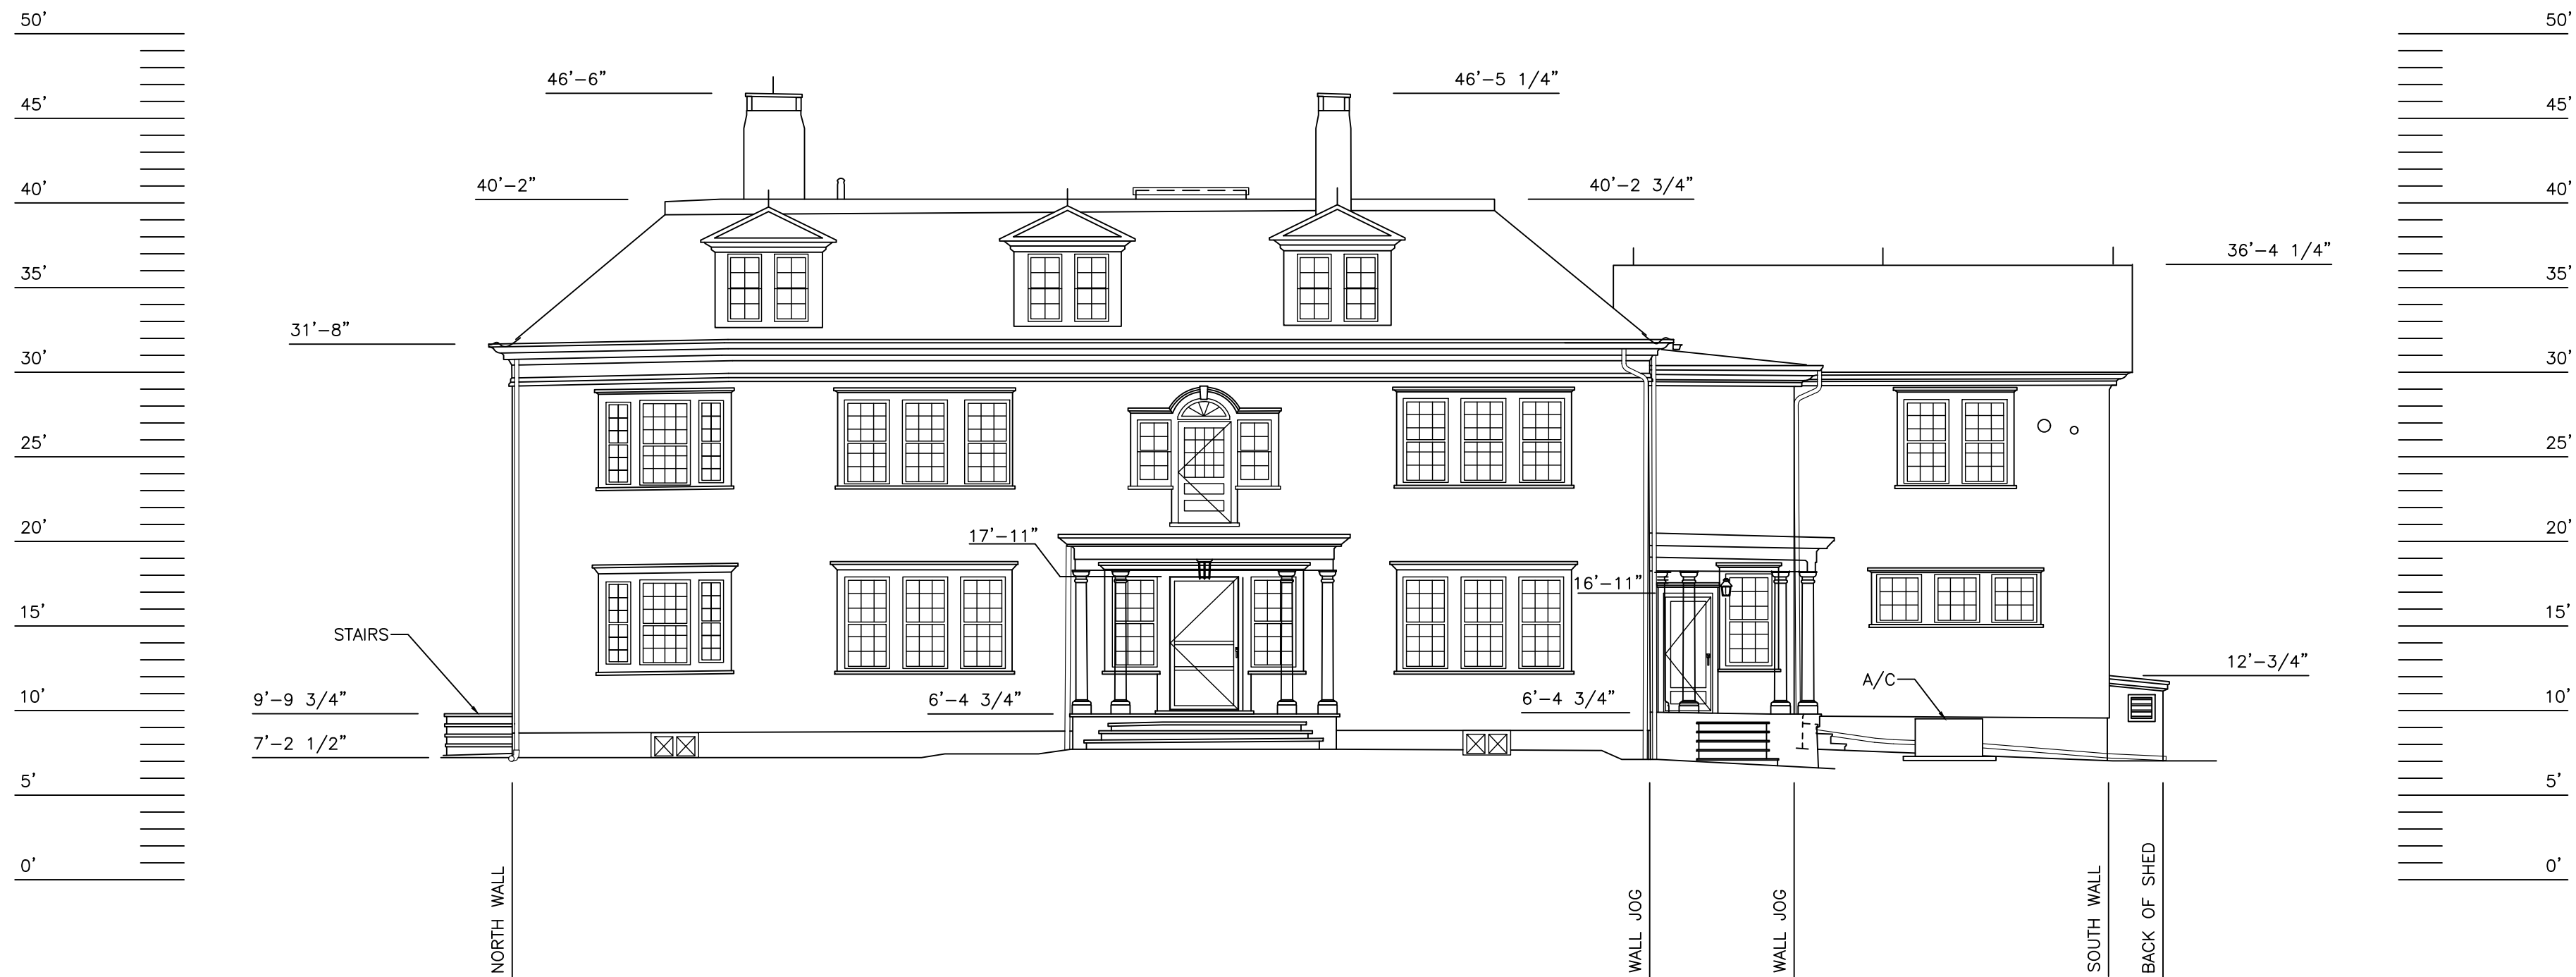

WEST

G & P ASSOCIATES

32 STATE STREET SUITE 214 (607)427-8302  
 BINGHAMTON NY (607)327-1106

PROJECT:  
 ADDRESS:

DATE:

WEST

G & P ASSOCIATES

32 STATE STREET SUITE 214 (607)427-8302  
 BINGHAMTON NY (607)327-1106

PROJECT:  
 ADDRESS:

DATE:

EAST

G & P ASSOCIATES	
32 STATE STREET SUITE 214	(607)427-8302
BINGHAMTON NY	(607)327-1106
PROJECT:	
ADDRESS:	
DATE:	

SOUTH

<b>G &amp; P ASSOCIATES</b>	
32 STATE STREET SUITE 214	(607)427-8302
BINGHAMTON NY	(607)327-1106
PROJECT: ADDRESS:	
DATE:	