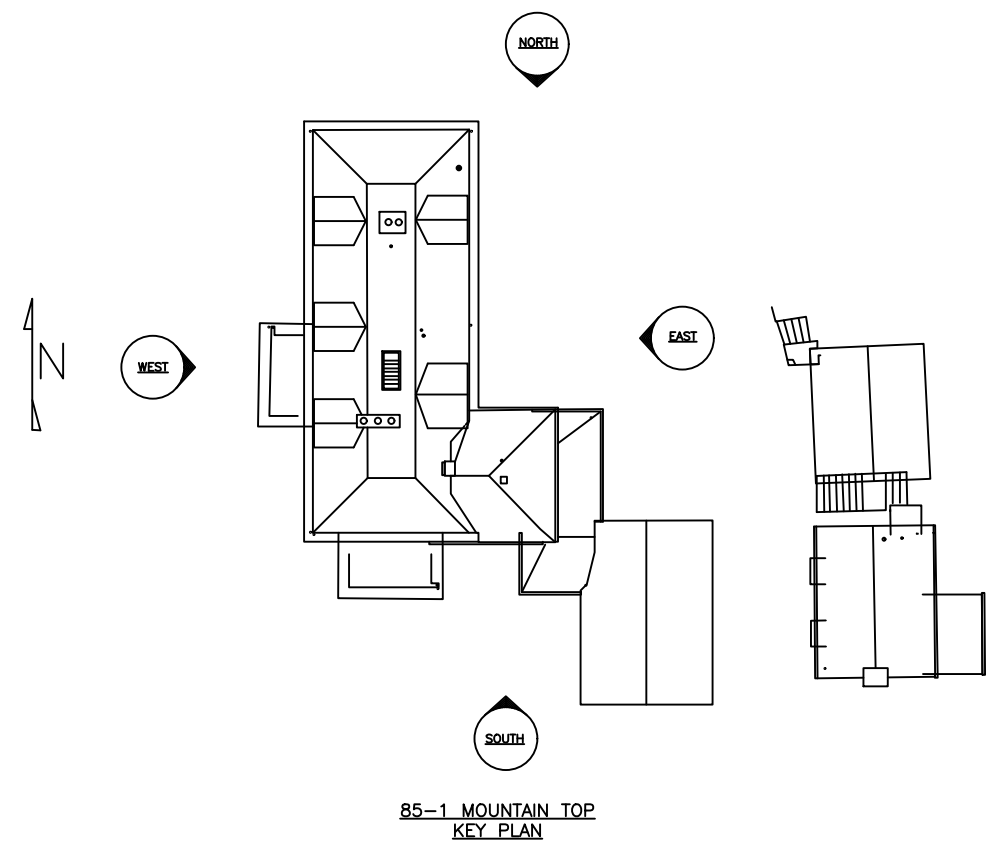

PROJECT:  
 ADDRESS:

DATE:

EAST

G & P ASSOCIATES	
32 STATE STREET SUITE 214	(607)427-8302
BINGHAMTON NY	(607)327-1106
PROJECT:	
ADDRESS:	
DATE:	

SOUTH

<b>G &amp; P ASSOCIATES</b>	
32 STATE STREET SUITE 214	(607)427-8302
BINGHAMTON NY	(607)327-1106
PROJECT: ADDRESS:	
DATE:	