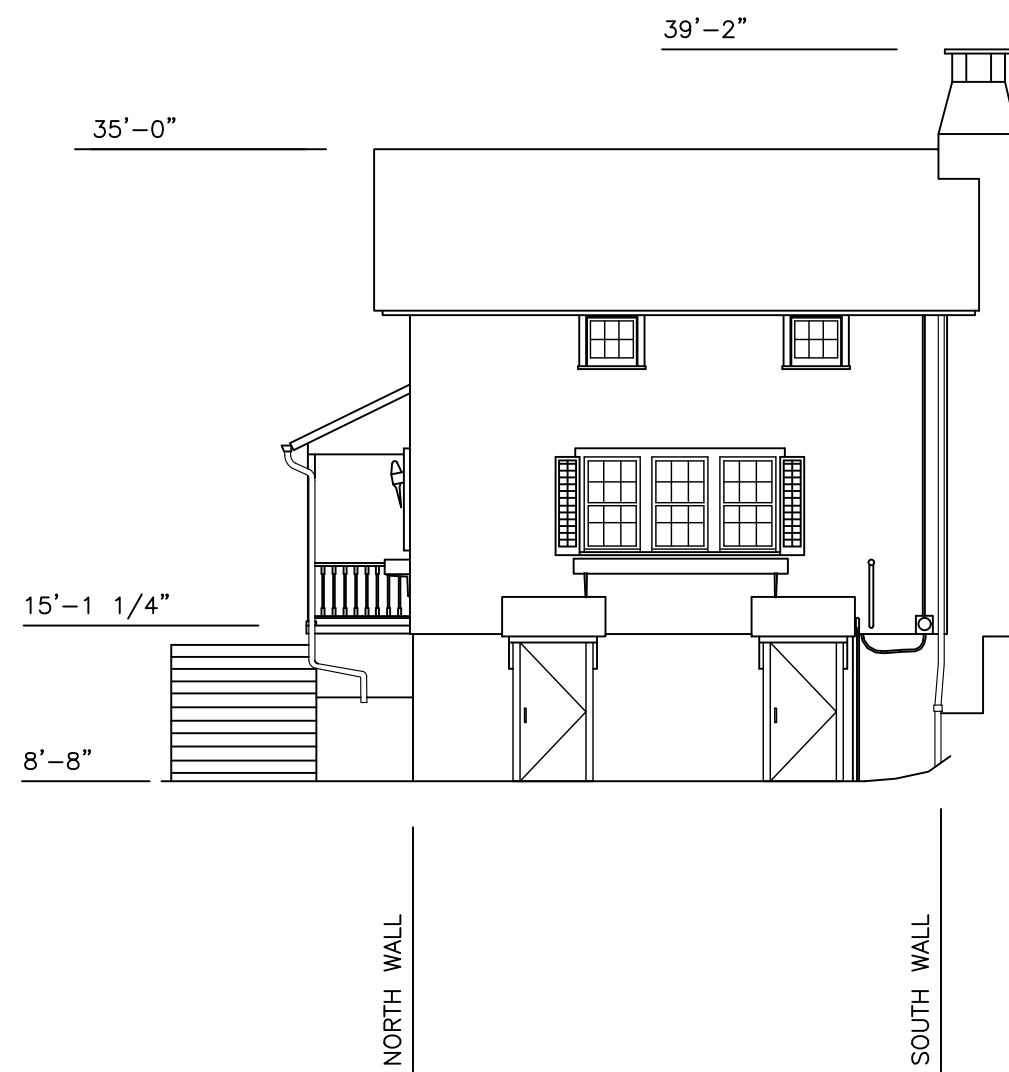

PROJECT:  
 ADDRESS:

DATE:

EAST

G & P ASSOCIATES	
32 STATE STREET SUITE 214	(607)427-8302
BINGHAMTON NY	(607)327-1106
PROJECT:	
ADDRESS:	
DATE:	

SOUTH

<b>G &amp; P ASSOCIATES</b>	
32 STATE STREET SUITE 214	(607)427-8302
BINGHAMTON NY	(607)327-1106
PROJECT: ADDRESS:	
DATE:	