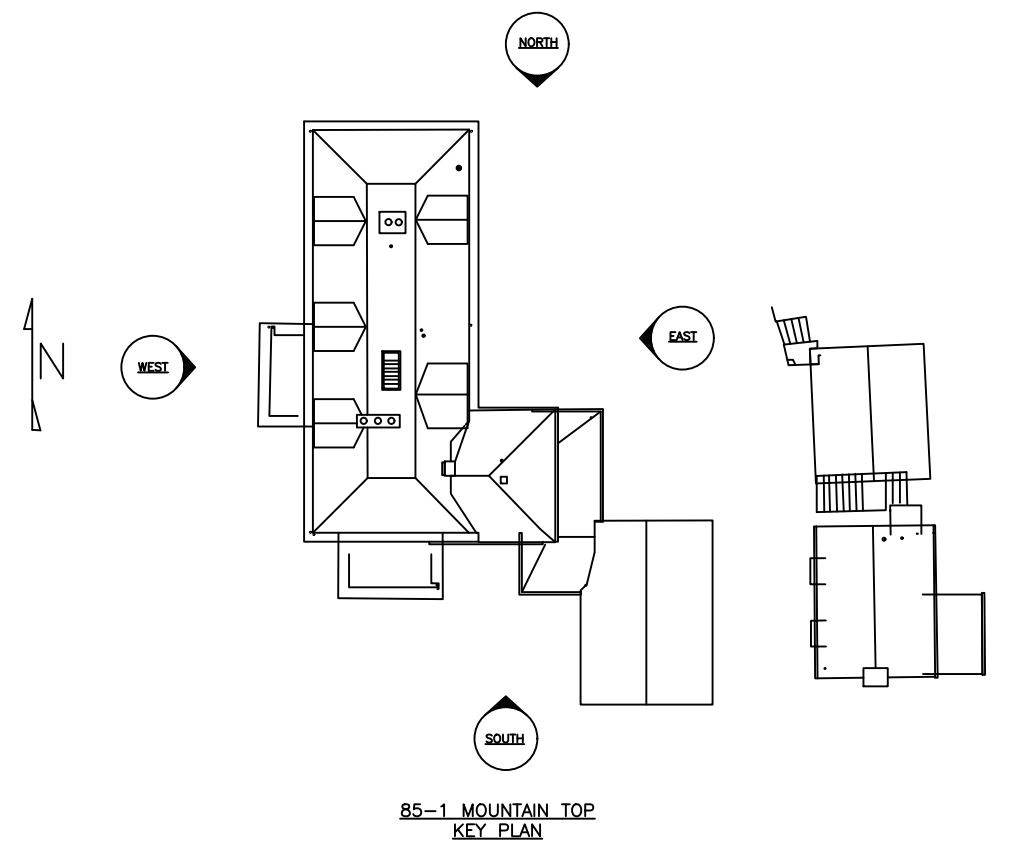

PROJECT:  
 ADDRESS:

DATE:

EAST

G & P ASSOCIATES	
32 STATE STREET SUITE 214	(607)427-8302
BINGHAMTON NY	(607)327-1106
PROJECT:	
ADDRESS:	
DATE:	

SOUTH

<b>G &amp; P ASSOCIATES</b>	
32 STATE STREET SUITE 214	(607)427-8302
BINGHAMTON NY	(607)327-1106
PROJECT: ADDRESS:	
DATE:	