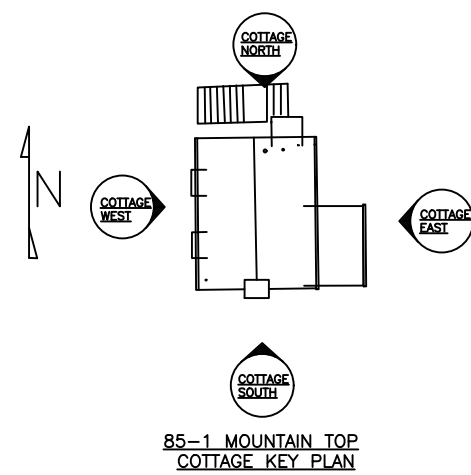

G & P ASSOCIATES

32 STATE STREET SUITE 214 (607)427-8302
BINGHAMTON NY (607)327-1106

PROJECT:
ADDRESS:
DATE: