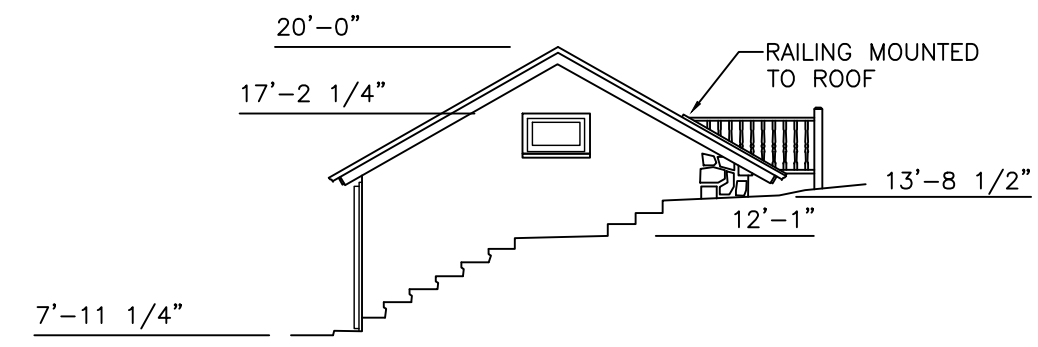

GARAGE SOUTH