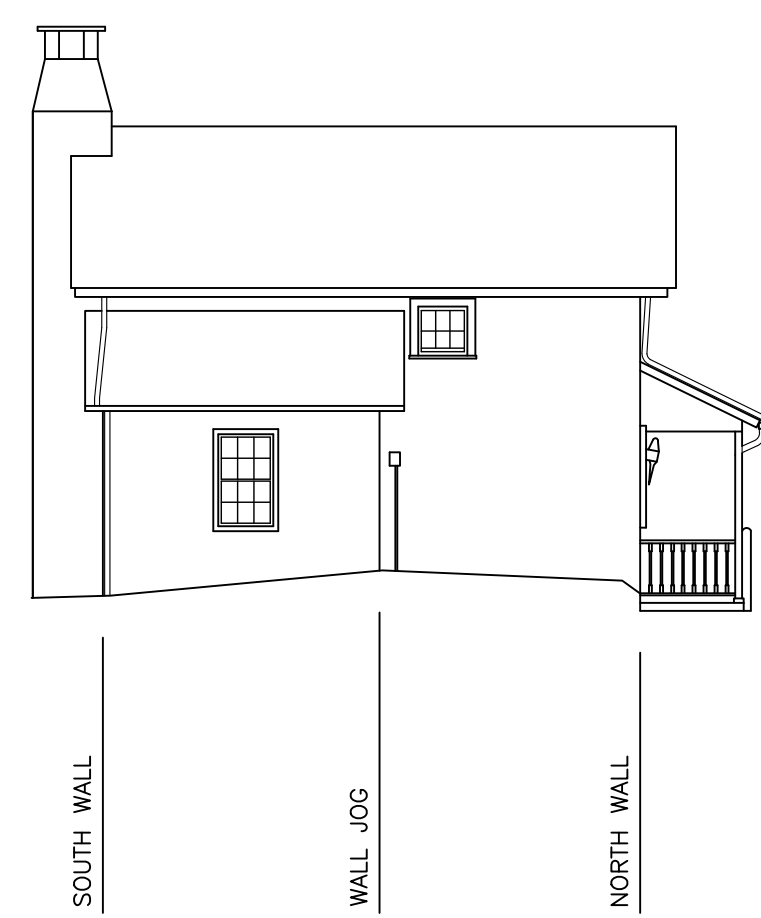

COTTAGE WEST

COTTAGE NORTH

G & P ASSOCIATES

32 STATE STREET SUITE 214 (607)427-8302  
 BINGHAMTON NY (607)327-1106

PROJECT:  
 ADDRESS:  
 DATE:

COTTAGE EAST

COTTAGE SOUTH

<b>G &amp; P ASSOCIATES</b>	
32 STATE STREET SUITE 214	(607)427-8302
BINGHAMTON NY	(607)327-1106
PROJECT: ADDRESS:	
DATE:	