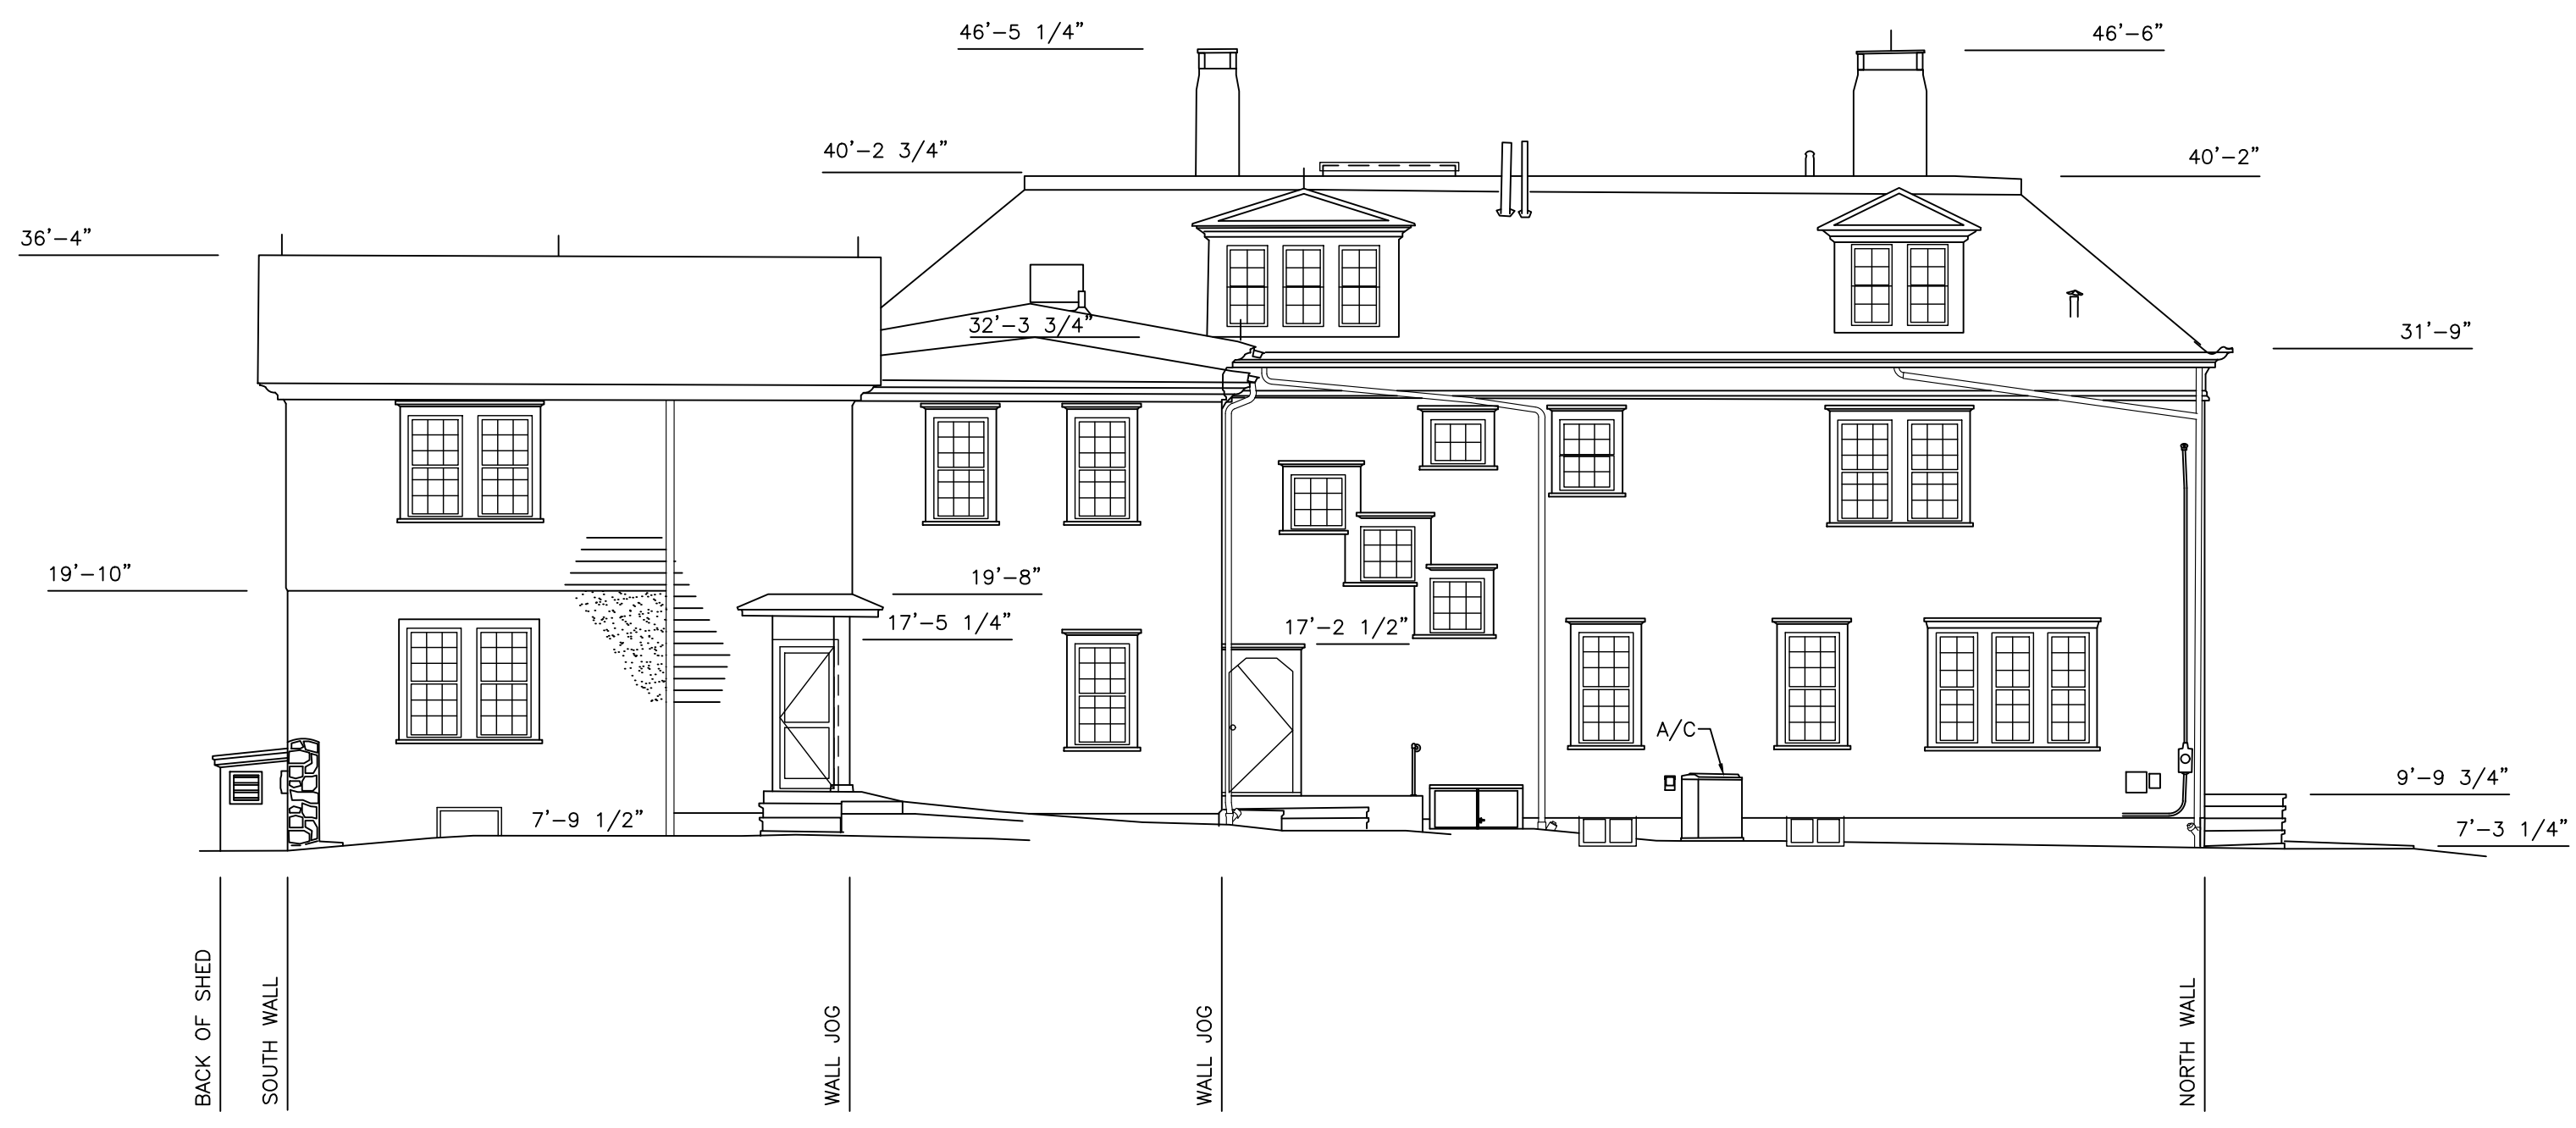

WEST

G & P ASSOCIATES

32 STATE STREET SUITE 214 (607)427-8302  
 BINGHAMTON NY (607)327-1106

PROJECT:  
 ADDRESS:

DATE:

WEST

G & P ASSOCIATES

32 STATE STREET SUITE 214 (607)427-8302  
 BINGHAMTON NY (607)327-1106

PROJECT:  
 ADDRESS:

DATE:

EAST

G & P ASSOCIATES	
32 STATE STREET SUITE 214	(607)427-8302
BINGHAMTON NY	(607)327-1106
PROJECT:	
ADDRESS:	
DATE:	

SOUTH

<b>G &amp; P ASSOCIATES</b>	
32 STATE STREET SUITE 214	(607)427-8302
BINGHAMTON NY	(607)327-1106
PROJECT: ADDRESS:	
DATE:	