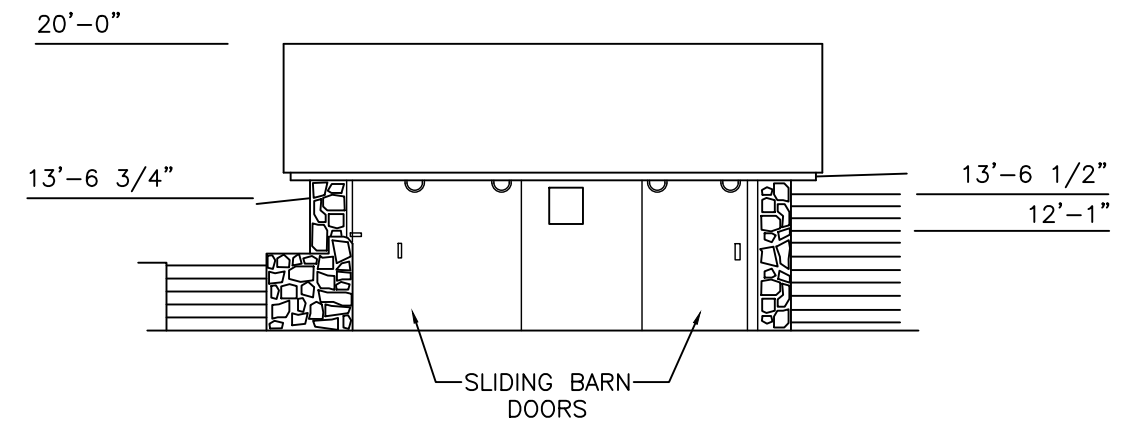

COTTAGE WEST

COTTAGE NORTH

G & P ASSOCIATES

32 STATE STREET SUITE 214 (607)427-8302  
 BINGHAMTON NY (607)327-1106

PROJECT:  
 ADDRESS:  
 DATE:

COTTAGE EAST

COTTAGE SOUTH

<b>G &amp; P ASSOCIATES</b>	
32 STATE STREET SUITE 214	(607)427-8302
BINGHAMTON NY	(607)327-1106
PROJECT: ADDRESS:	
DATE:	