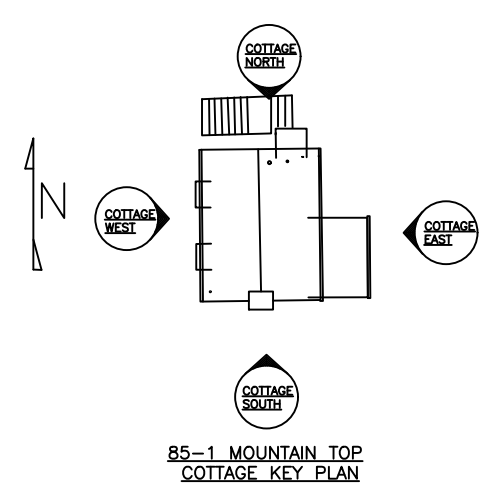

COTTAGE WEST

COTTAGE NORTH

G & P ASSOCIATES

32 STATE STREET SUITE 214 (607)427-8302  
 BINGHAMTON NY (607)327-1106

PROJECT:  
 ADDRESS:  
 DATE:

COTTAGE EAST

COTTAGE SOUTH

<b>G &amp; P ASSOCIATES</b>	
32 STATE STREET SUITE 214	(607)427-8302
BINGHAMTON NY	(607)327-1106
PROJECT: ADDRESS:	
DATE:	